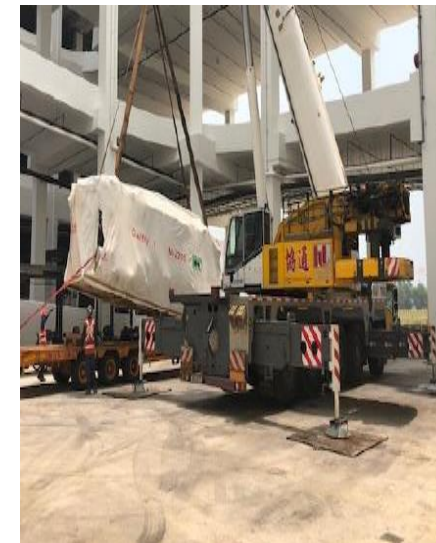

Air Freight Services

- Import/ Export freight forwarding
- Handling of general & specialised cargo
- Project cargo handling
- Custom clearance
- Custom brokerage
- Packing and palletising
- Trucking
- Warehousing and distribution
- Free consultation on trade and transportation