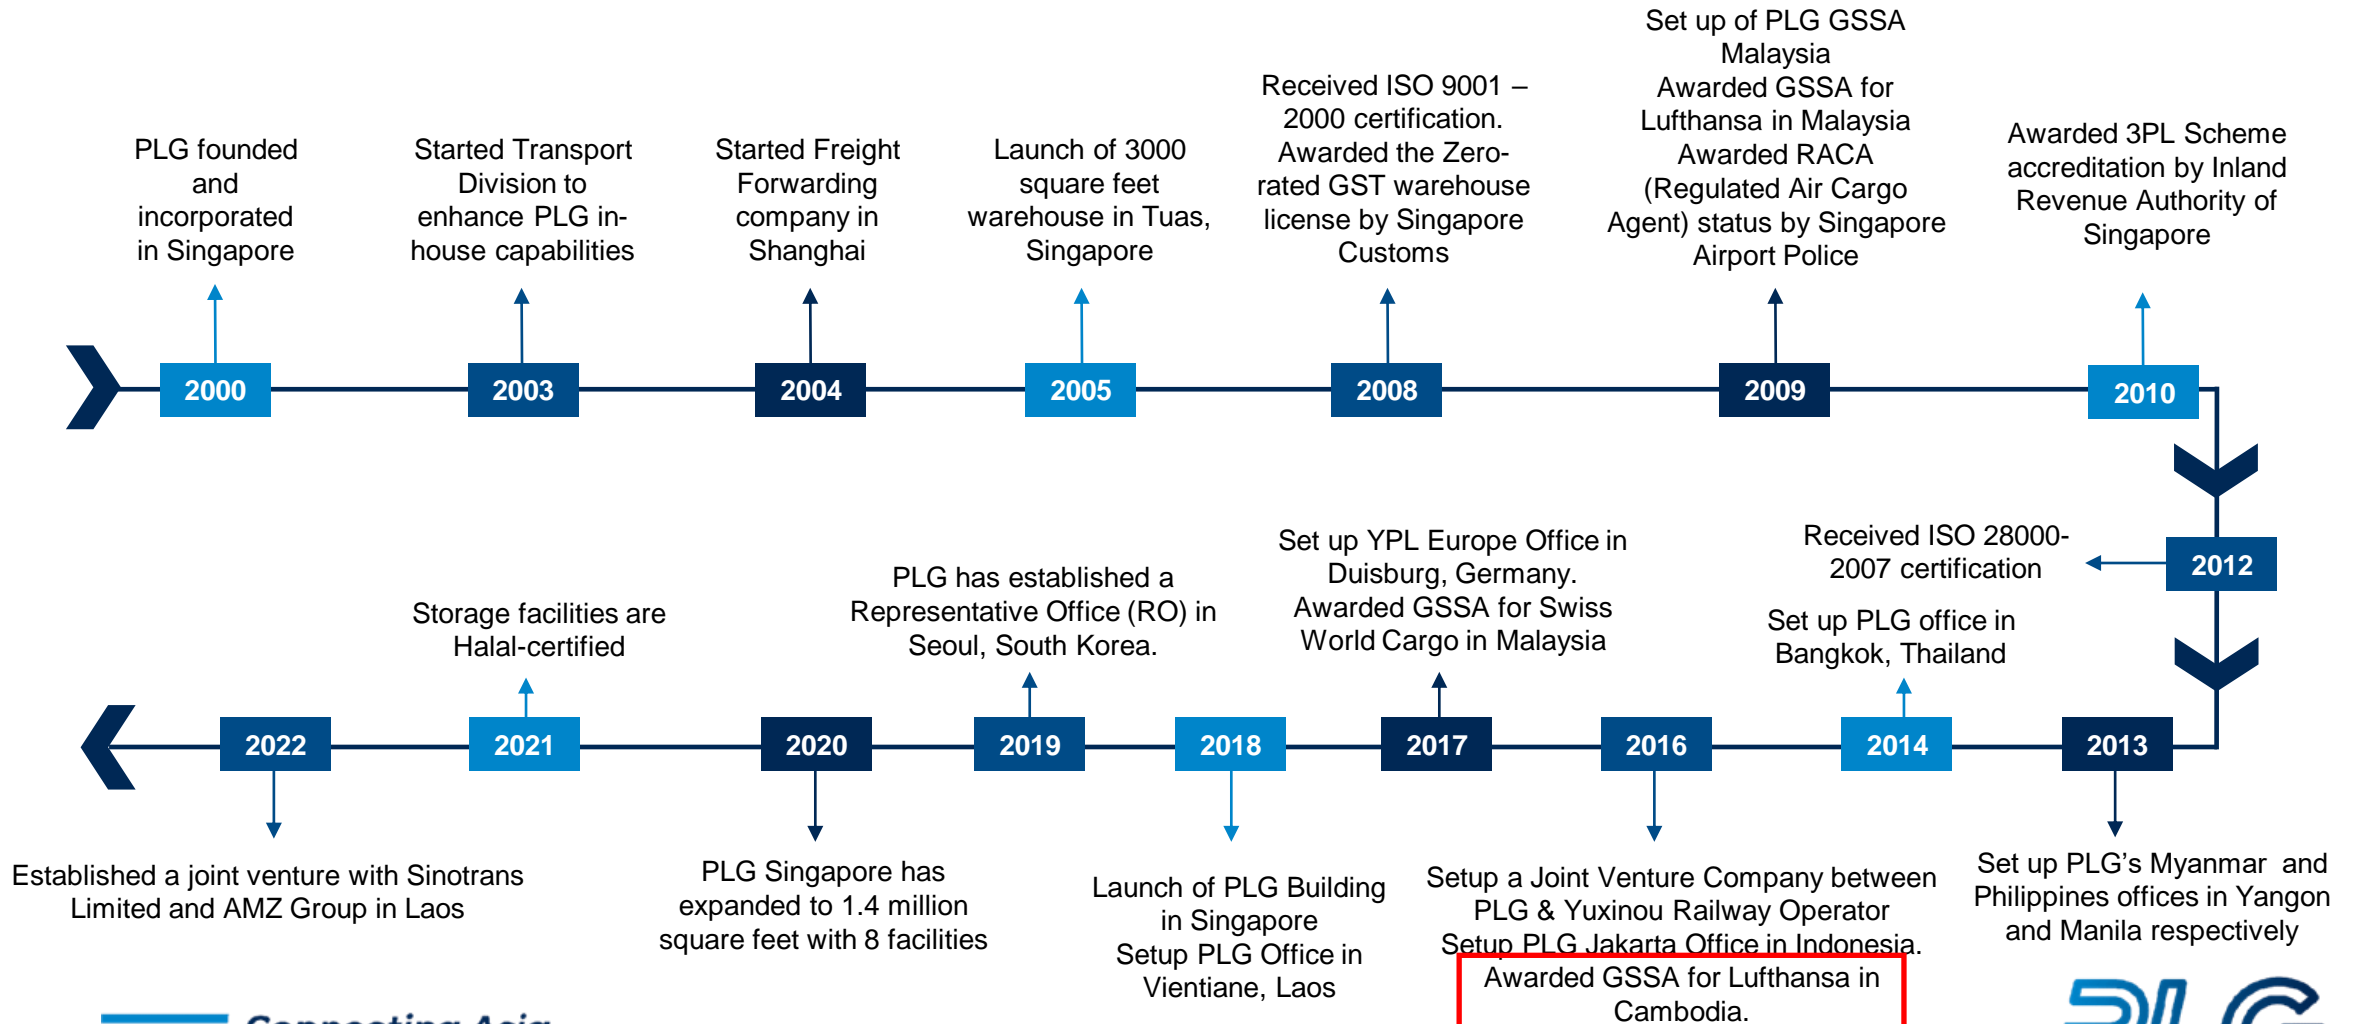

Our Key Milestones