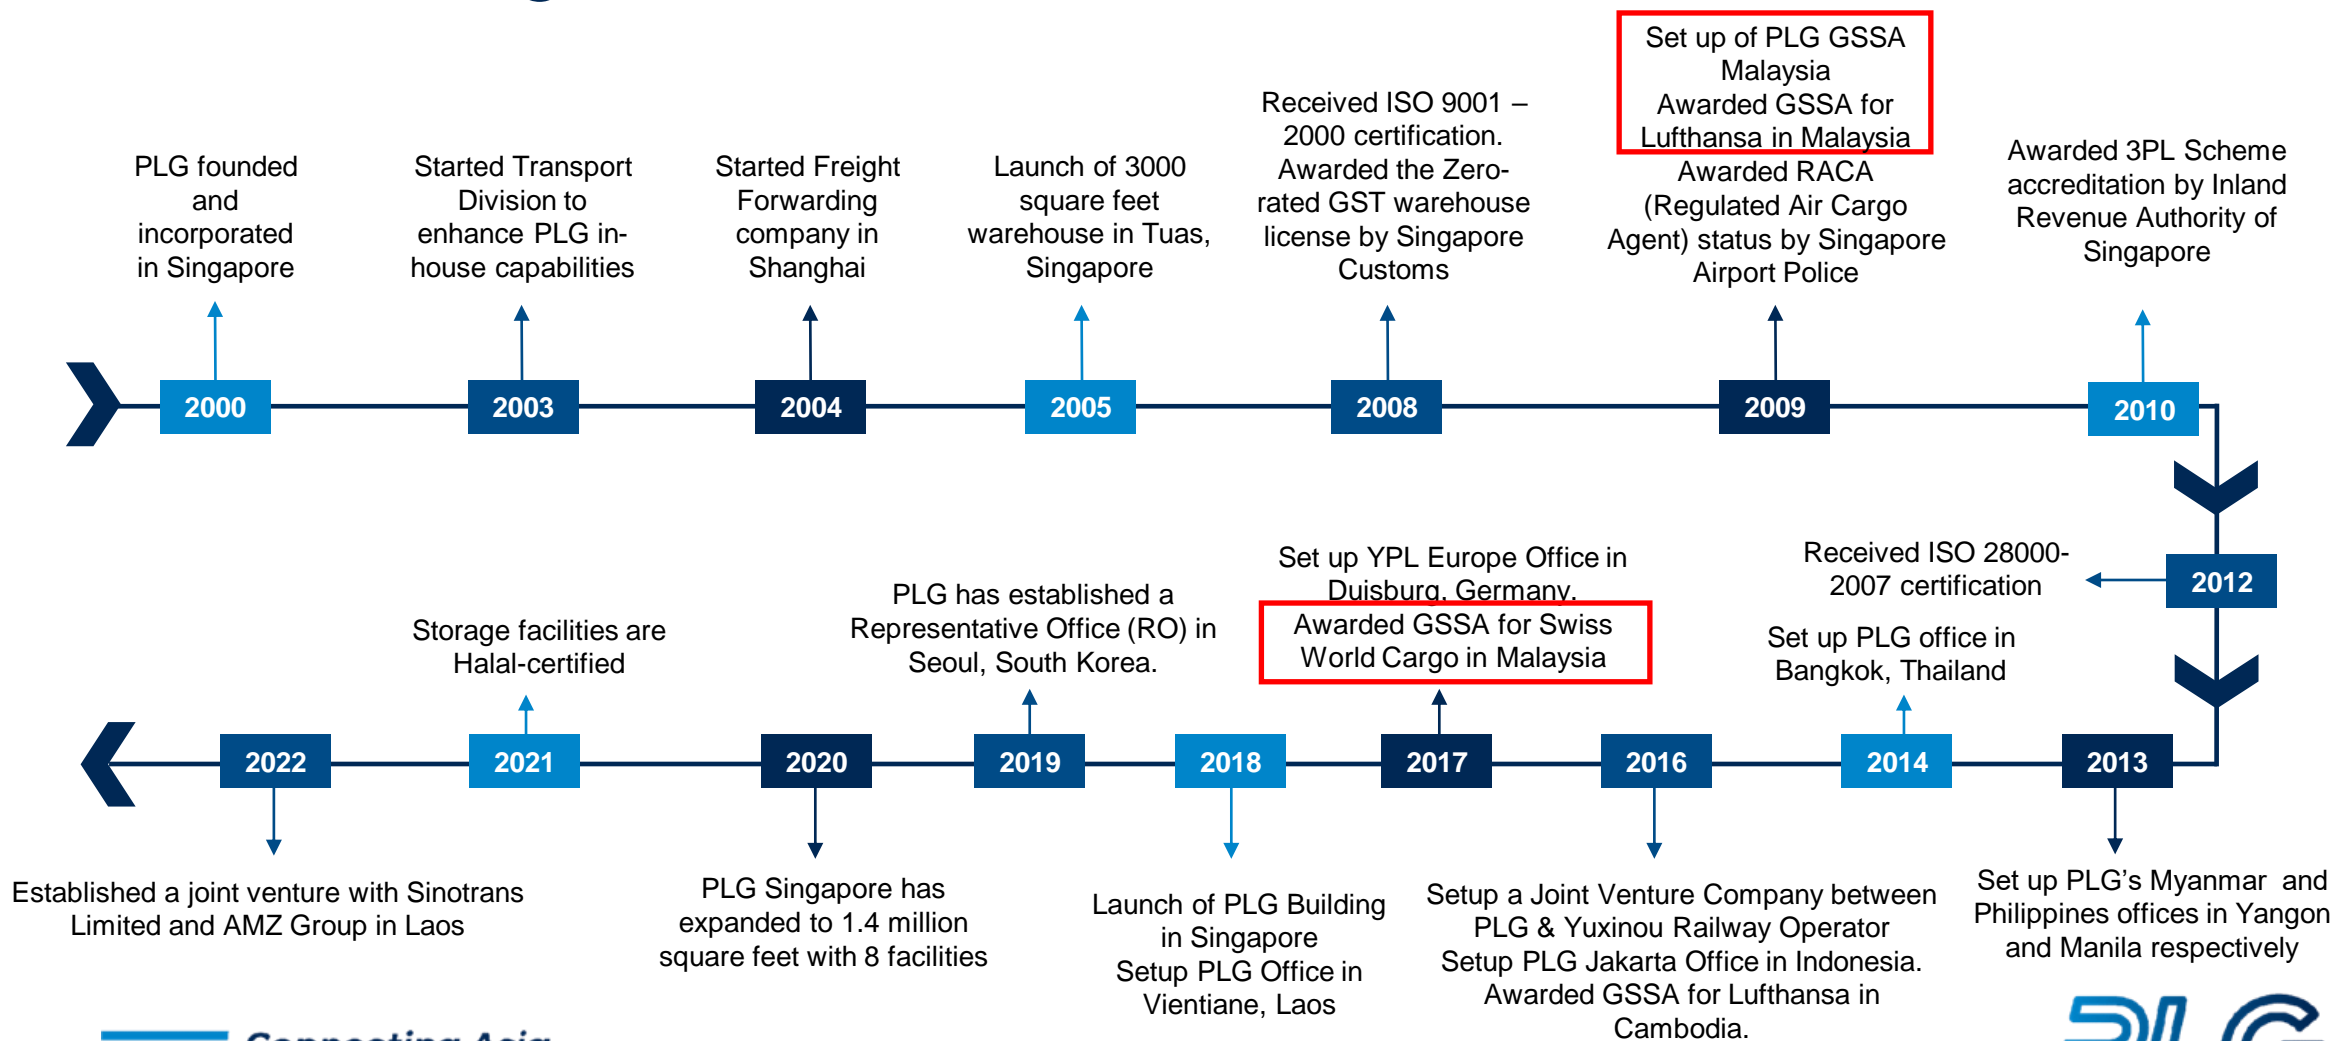

With its global connections and regional networks spanning 16 locations in 10 countries (Singapore, China, Malaysia, Laos, South Korea, Cambodia, Philippines, Thailand, Indonesia and Germany), PLG provides customised and cost-effective integrated logistics solutions to its clients, many of whom are multi-national companies.

OUR HUMBLE BEGINNINGS

Founded in 2000 by Mr Kelvin Lim, PLG started modestly as a freight forwarding company with 2 employees in a small office space

PLG Building (Singapore HQ)

- PLG's new building is located right next to the Tuas Mega Port
- 2 levels of office space with 25,000 square feet on each level at the roof top with a 360-degree sea view
- 100,000 square feet roof-top parking space
- Total of about 700,000 square feet floor space

Our Key Milestones

PLG Malaysia

PLG Malaysia is an international freight forwarding company established in 2013 and is a member of the GLA network.

We strive to provide the best logistics solution to all our clients from around the world.