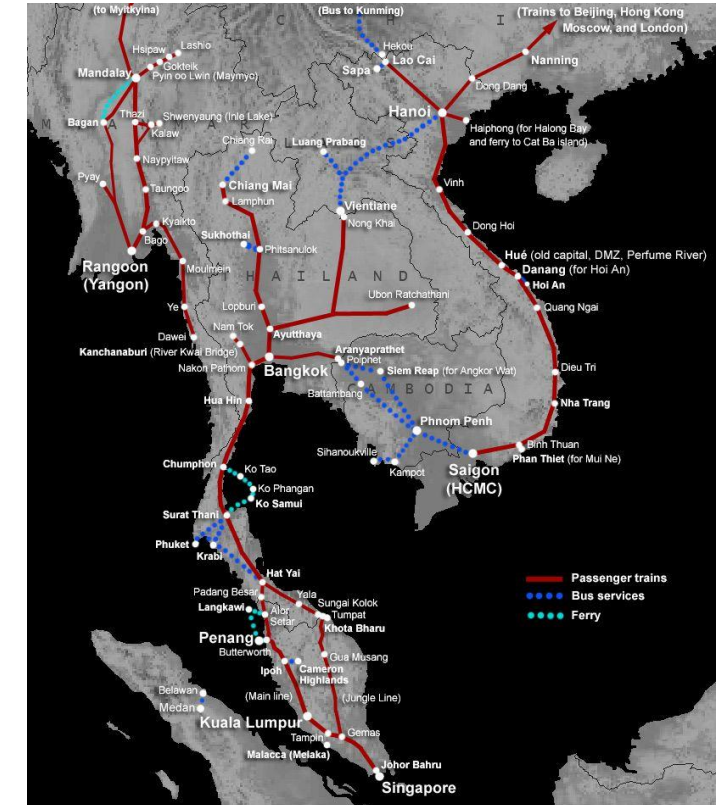

With its global connections and regional networks spanning 16 locations in 10 countries (Singapore, China, Malaysia, Laos, South Korea, Cambodia, Philippines, Thailand, Indonesia and Germany), PLG provides customised and cost-effective integrated logistics solutions to its clients, many of whom are multi-national companies.

Air & Ocean Freight Services

- Major International Airport & Ocean Port In Malaysia
- Collaboration Global Air and Ocean carrier
- Multi Modal Services – Sea/Air, Truck Flight, Charter Services
- Services includes Import & Export, Customs Clearance
- Product – General, Perishable, Valuable, Live Animal, Temperature Control & E-Commerce

Labels & Marks

Land Transport

- Pick Up and Delivery within East & West Malaysia
- Cross Border Trucking within Singapore – Malaysia – Thailand
- Flight Truck – Major Airports in Singapore – Malaysia – Thailand