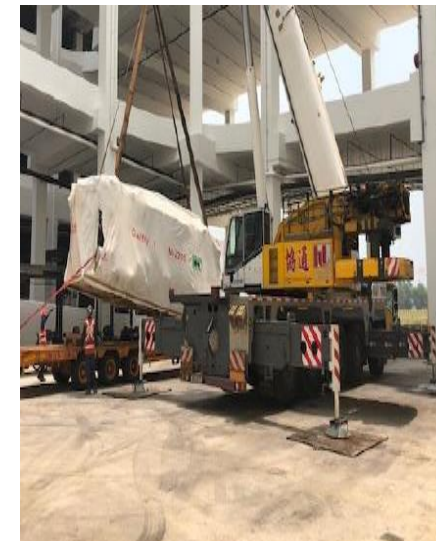

Air Freight Services

- Import/ Export freight forwarding
- Handling of general & specialised cargo
- Project cargo handling
- Custom clearance
- Custom brokerage
- Packing and palletising
- Trucking
- Warehousing and distribution
- Free consultation on trade and transportation