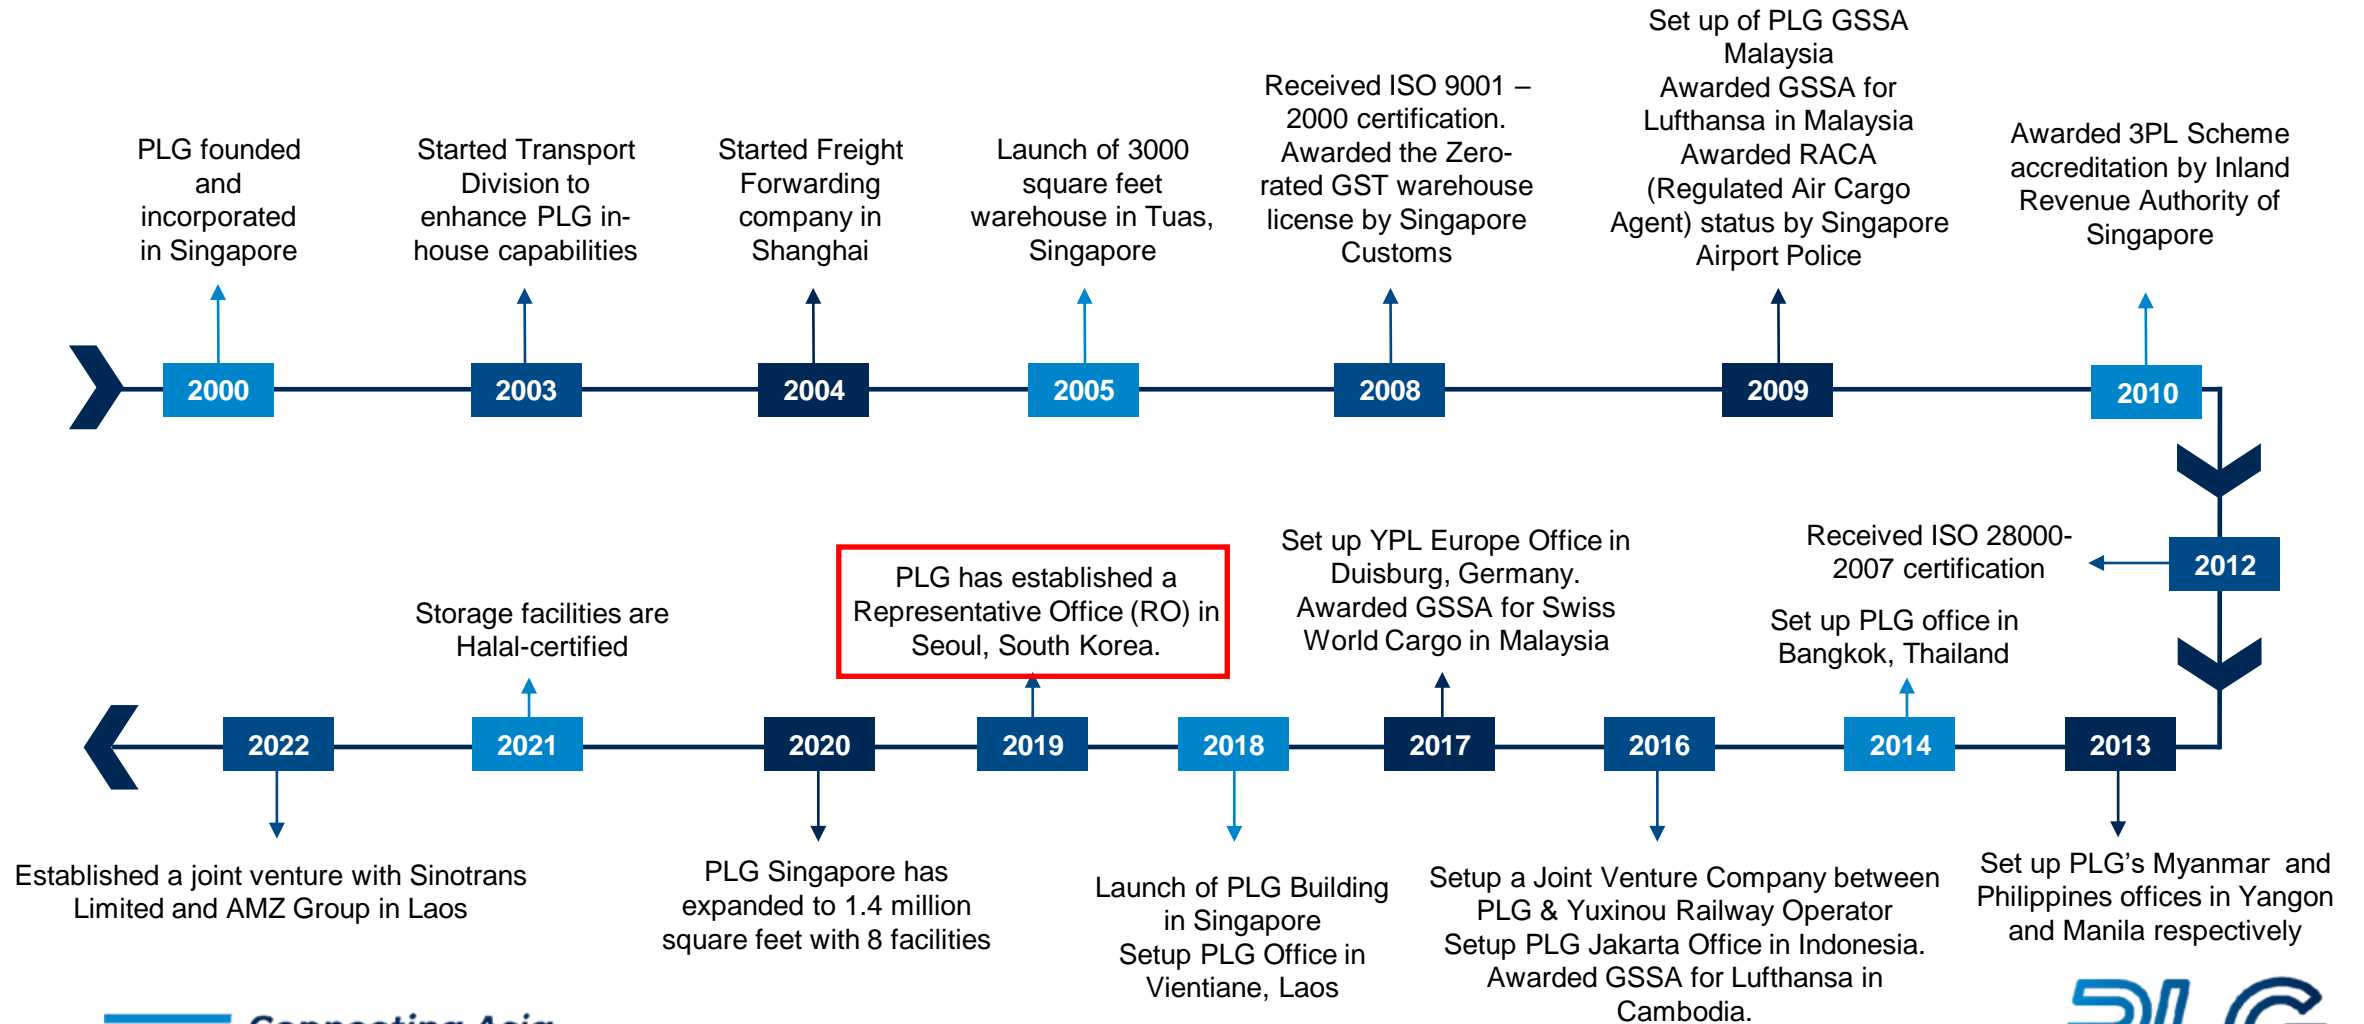

Our Key Milestones