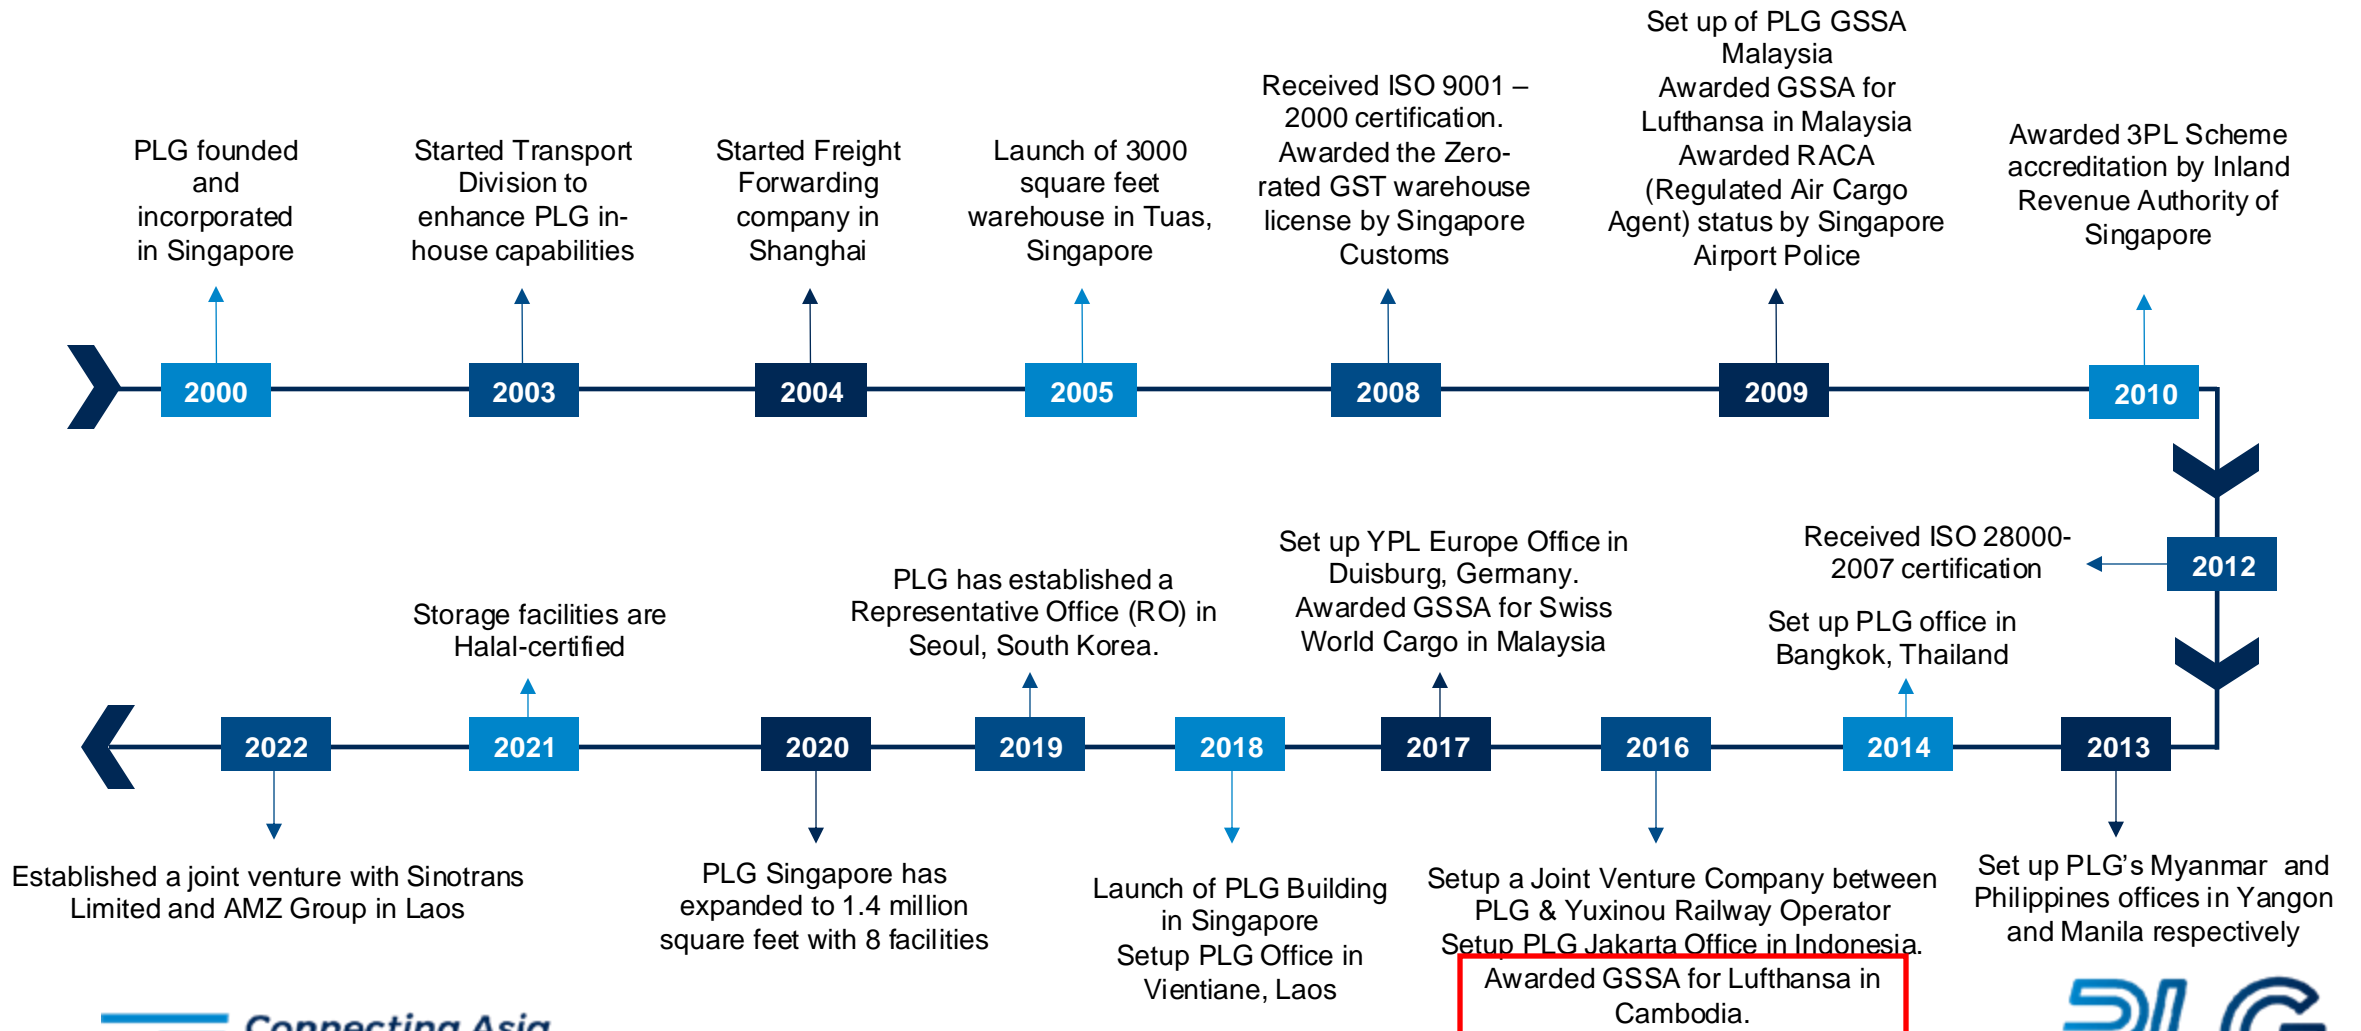

Our Key Milestones