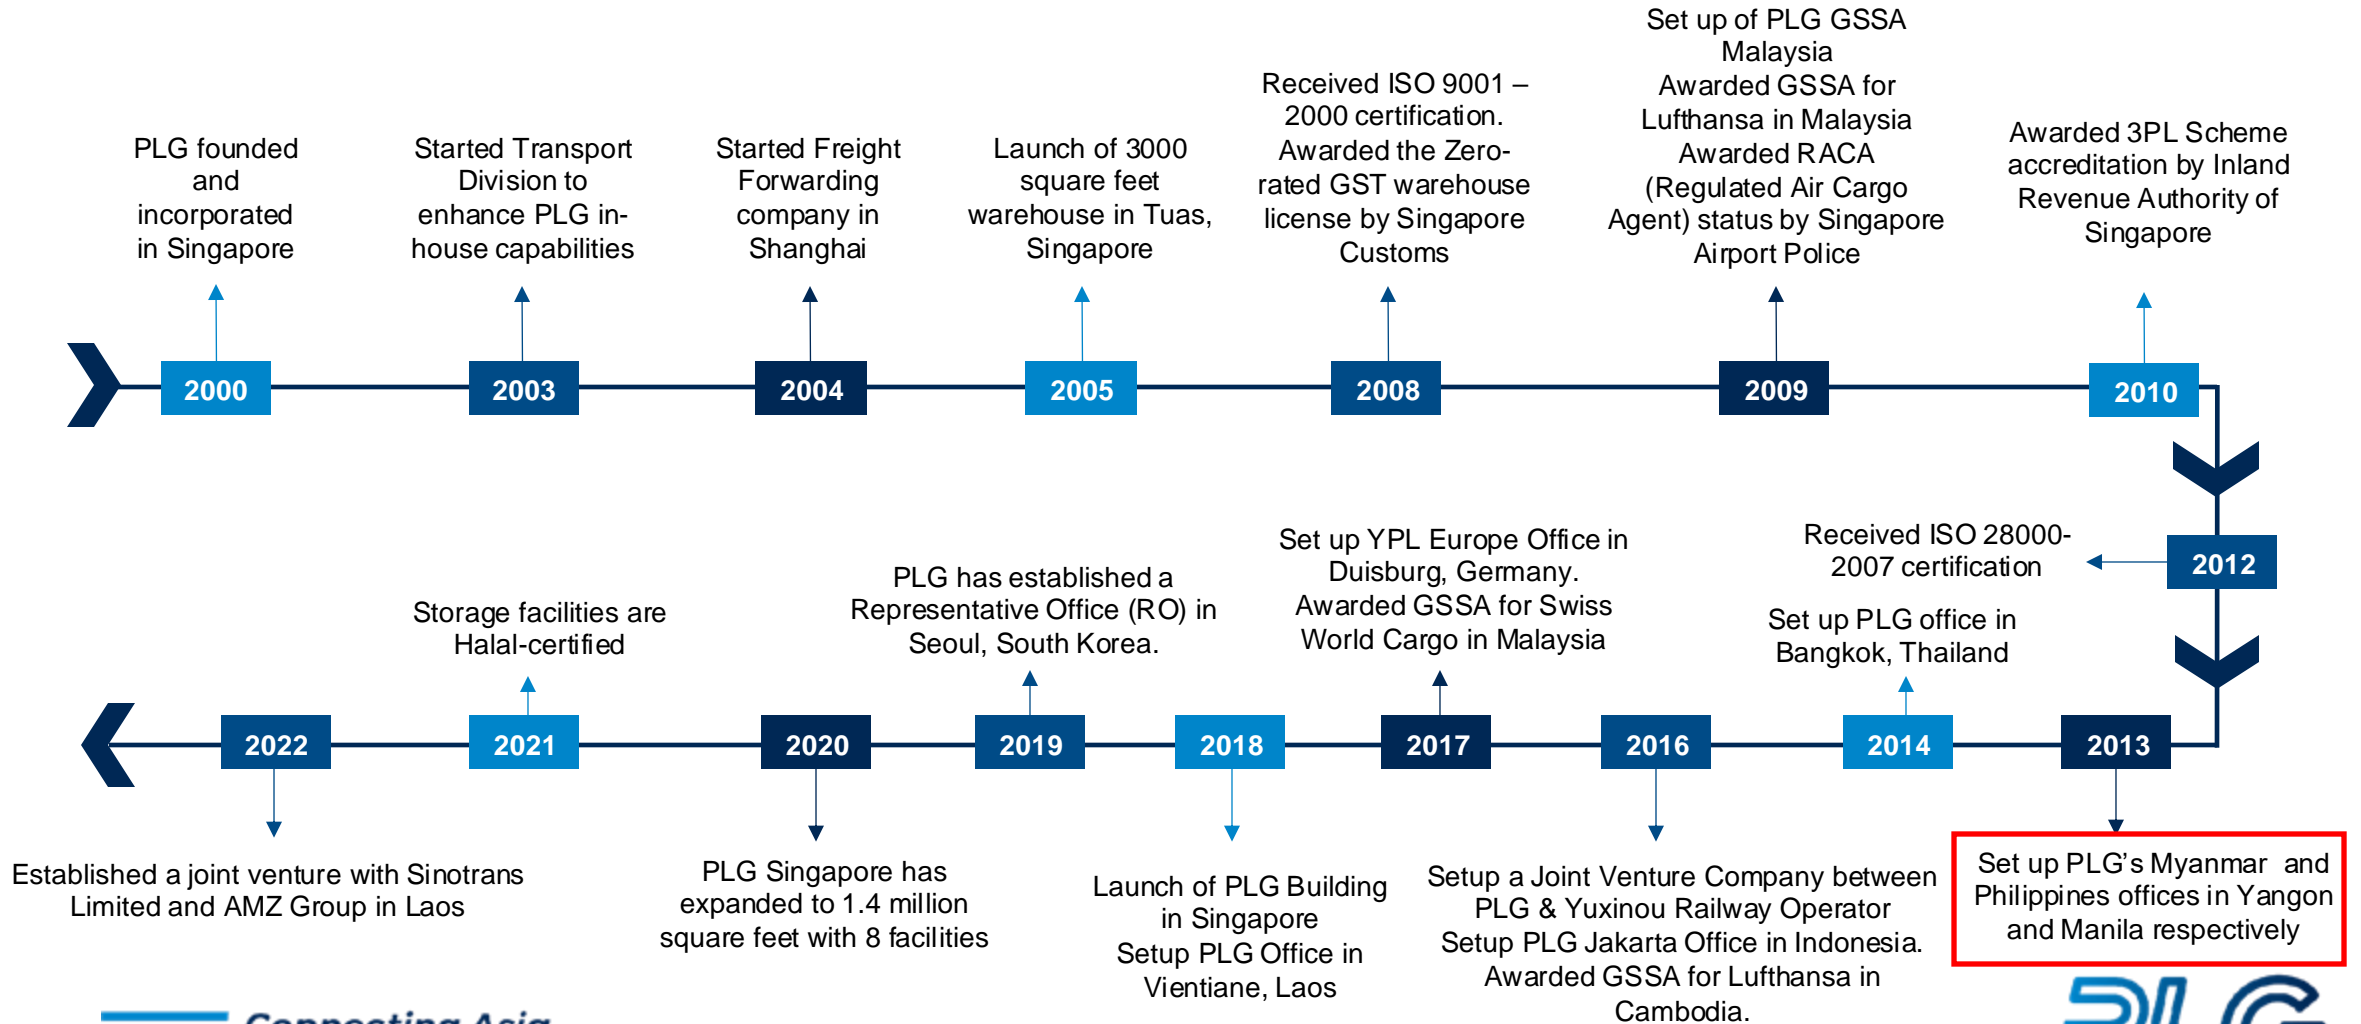

Our Key Milestones